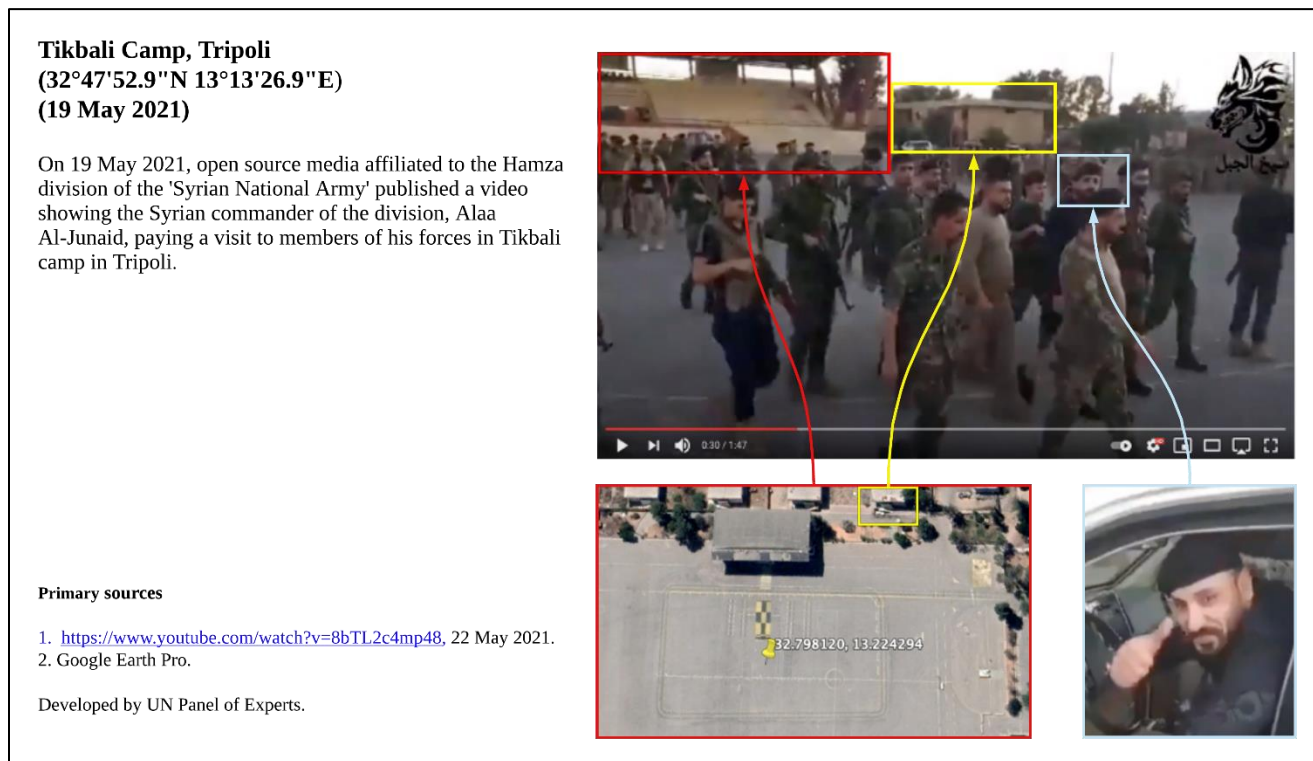

Annex 17 Syrian fighters in Libya

Figure 17.1
Alaa Al-Junaid at Tikbali Camp, Tripoli

1. On 18 July 2021, in a video interview,²³ Colonel Fadl Allah Hajji²⁴ of the 'Syrian National Army' admitted sending Turkish backed Syrian combatants to Libya "as part of a strategic plan of the cooperation between the (Syrian) National Army and the Turkish Army...and they are not considered as mercenaries by the Turks nor by the Libyans...we didn't send fighters to kill the Libyans, but to maintain peace and security, to protect airports and the Libyan oil interests...".

²³ <https://mobile.facebook.com/watch/?v=294256929137721&_rdr>, 18 July 2021.

²⁴ Identified from figures 13.2 and 13.3.